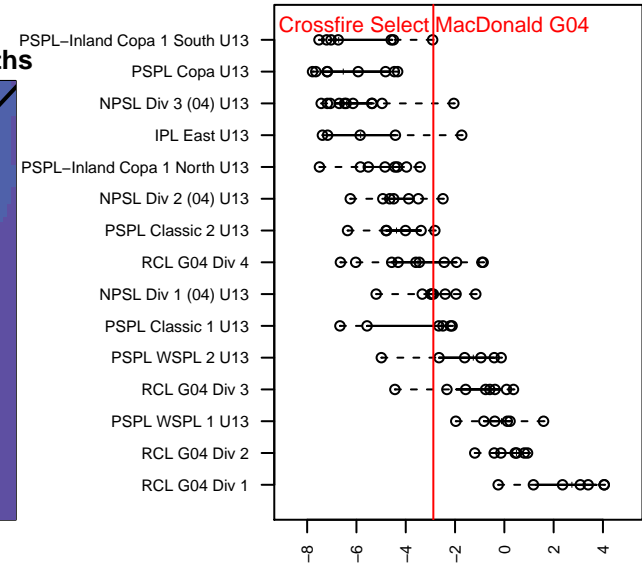

**attack and defense variance (black dot)
relative to other teams
and top 10 in region**

**attack and defense rating
relative to others at age
and all opponents in last 13 months**

Performance relative to 13 month average